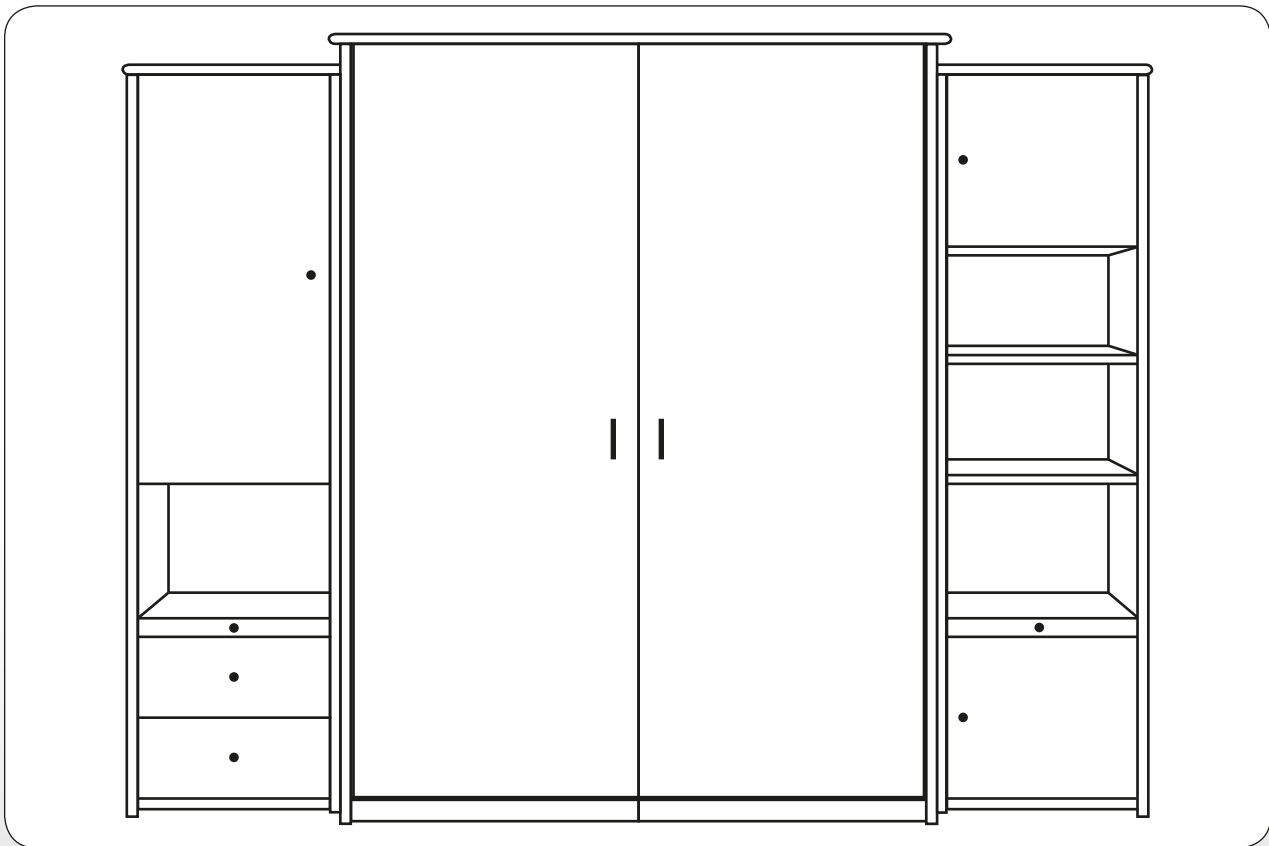

PRODUCT	FEATURES	SPECIFICATIONS
MECHANISMS	<ul style="list-style-type: none"> • Spring loaded • Self lubricating • Counter balanced • Extremely reliable 	<ul style="list-style-type: none"> • Less than one inch thick per side
FRAMES & LEGS	<ul style="list-style-type: none"> • Attractive black-pebbled powder coat finish • Uses standard size mattress (max 10¹/₂ - 11") • Avoid painful tow stubs with inward angled tubular leg system 	<ul style="list-style-type: none"> • Secured to drop-down bed panel • Fits mattress sizes: <ul style="list-style-type: none"> - Single/Twin: 39" w x 75" h x 10 - 10¹/₂" - Double/Full: 54" w x 75" h x 10 - 10¹/₂" - Queen: 60" w x 80" h x 10 - 10¹/₂"
CABINETS	<ul style="list-style-type: none"> • Wide variety of designs • Wood veneer, melamine finishes on ³/₄" panels • Wall mounted 	<p>Only 16" deep!</p> <ul style="list-style-type: none"> • Side cabinets: 22" w x 81¹/₂" h D/ 86¹/₂" h Q • Single/twin: 44¹/₂" w x 81¹/₂" h and 85" protusion into room • Double/full: 59¹/₂" w x 81¹/₂" h and 85" protusion into room • Queen: 65¹/₂" w x 86¹/₂" h and 90" protusion into room • All heights include crown molding

TWIN MELAMINE		
CLASSIC	DESIGN	TEXTURE
\$2449	\$2559	\$2929
DOUBLE MELAMINE		
CLASSIC	DESIGN	TEXTURE
\$2479	\$2599	\$3049
QUEEN MELAMINE		
CLASSIC	DESIGN	TEXTURE
\$2599	\$2699	\$3159

Prices include frame, cabinetry, shipping and installation (taxes not included).

For more information or to view call

VAL EGOLF 250-368-3384

Please leave a message

NoSpaceNoProblem.com

SIDE CABINET AND ACCESSORIES			
	CLASSIC	DESIGN	TEXTURE
SIDE CABINET	\$514	\$574	\$688
SMALL DOOR	\$81	\$86	\$98
WARDROBE DOOR (WITH HANGER HARDWARE)	\$98	\$107	\$128
PAIR OF DRAWERS (2 CARTONS)	\$227	\$246	\$293
NIGHT TABLE (SLIDE OUT AND LOCKING)	\$122	\$134	\$162
MAIN CABINET CROWN	\$150	\$150	\$150
SIDE CABINET CROWN	\$38	\$45	\$60